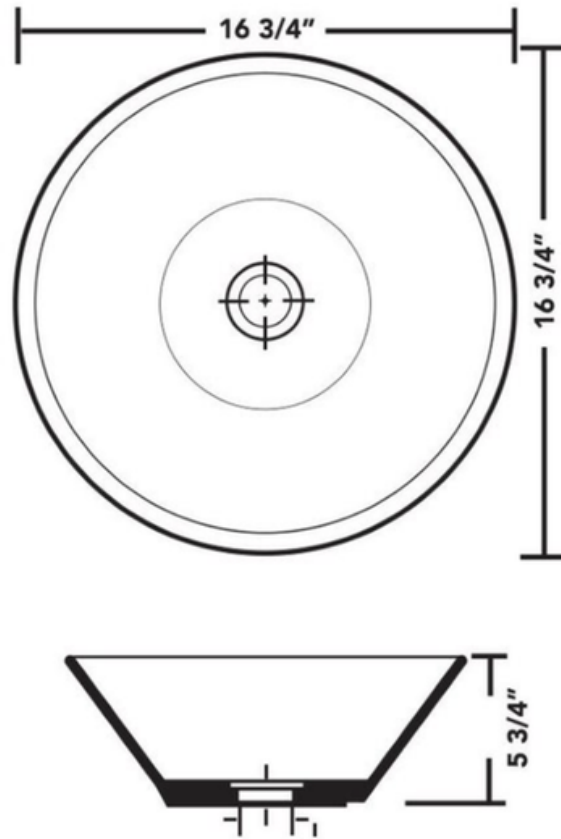

Color	Description
<input type="checkbox"/>	White

6140 Ulmerton Road Clearwater, FL 33760

Phone: (727) 388-9895

Fax: (727) 362-1281

For the most current Specification Sheet, go to www.pelicansinks.com

PL-3014
Shell Series
Porcelain Sink

Technical Information

All product dimensions are nominal

Exterior Measurements: 16 3/4" x 16 3/4" x 5 3/4"

Bowl Configuration: Single

Finish: Vitreous China

Installation Information

Install this product according to the installation instructions.